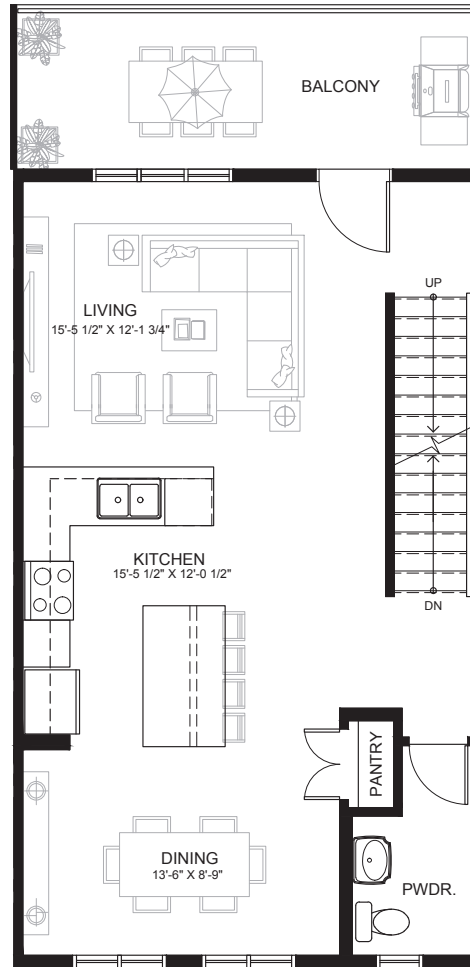

LOCKWOOD

C H E L S E A

±1,570ft²
3/4 BED | 2.5 BATH

TH

GROUND LEVEL ±210 SQ. FT.

MAIN LEVEL ±680 SQ. FT.

UPPER LEVEL ±680 SQ. FT.