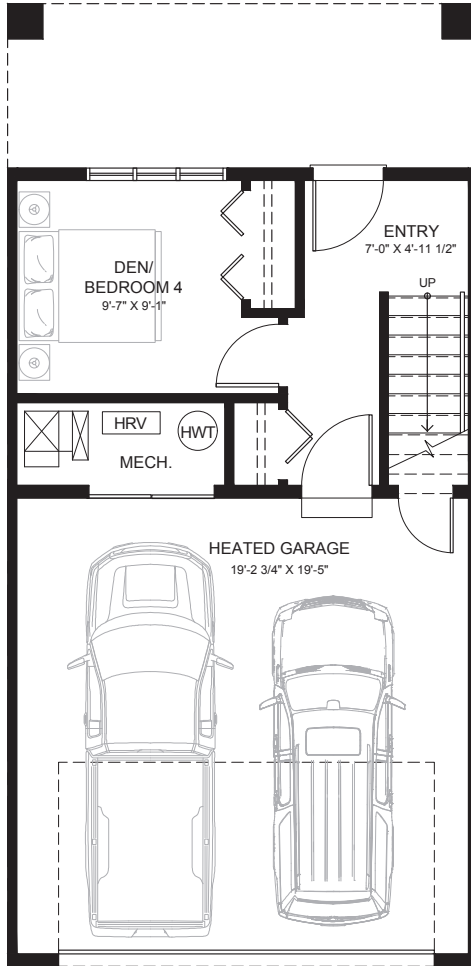

LOCKWOOD

C H E L S E A

±1,570ft²
3/4 BED | 2.5 BATH

TH

GROUND LEVEL ±210 SQ. FT.

MAIN LEVEL ±680 SQ. FT.

UPPER LEVEL ±680 SQ. FT.