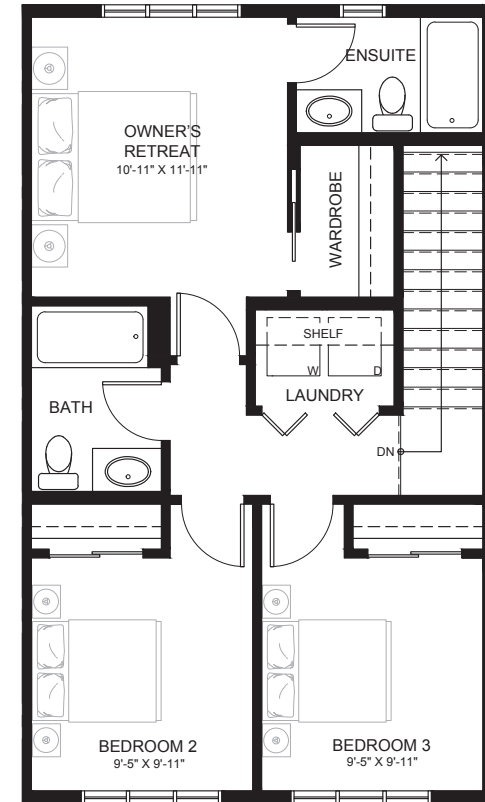

LOCKWOOD

C H E L S E A

±1,570ft²
3/4 BED | 2.5 BATH

TH

GROUND LEVEL ±210 SQ. FT.

MAIN LEVEL ±680 SQ. FT.

UPPER LEVEL ±680 SQ. FT.