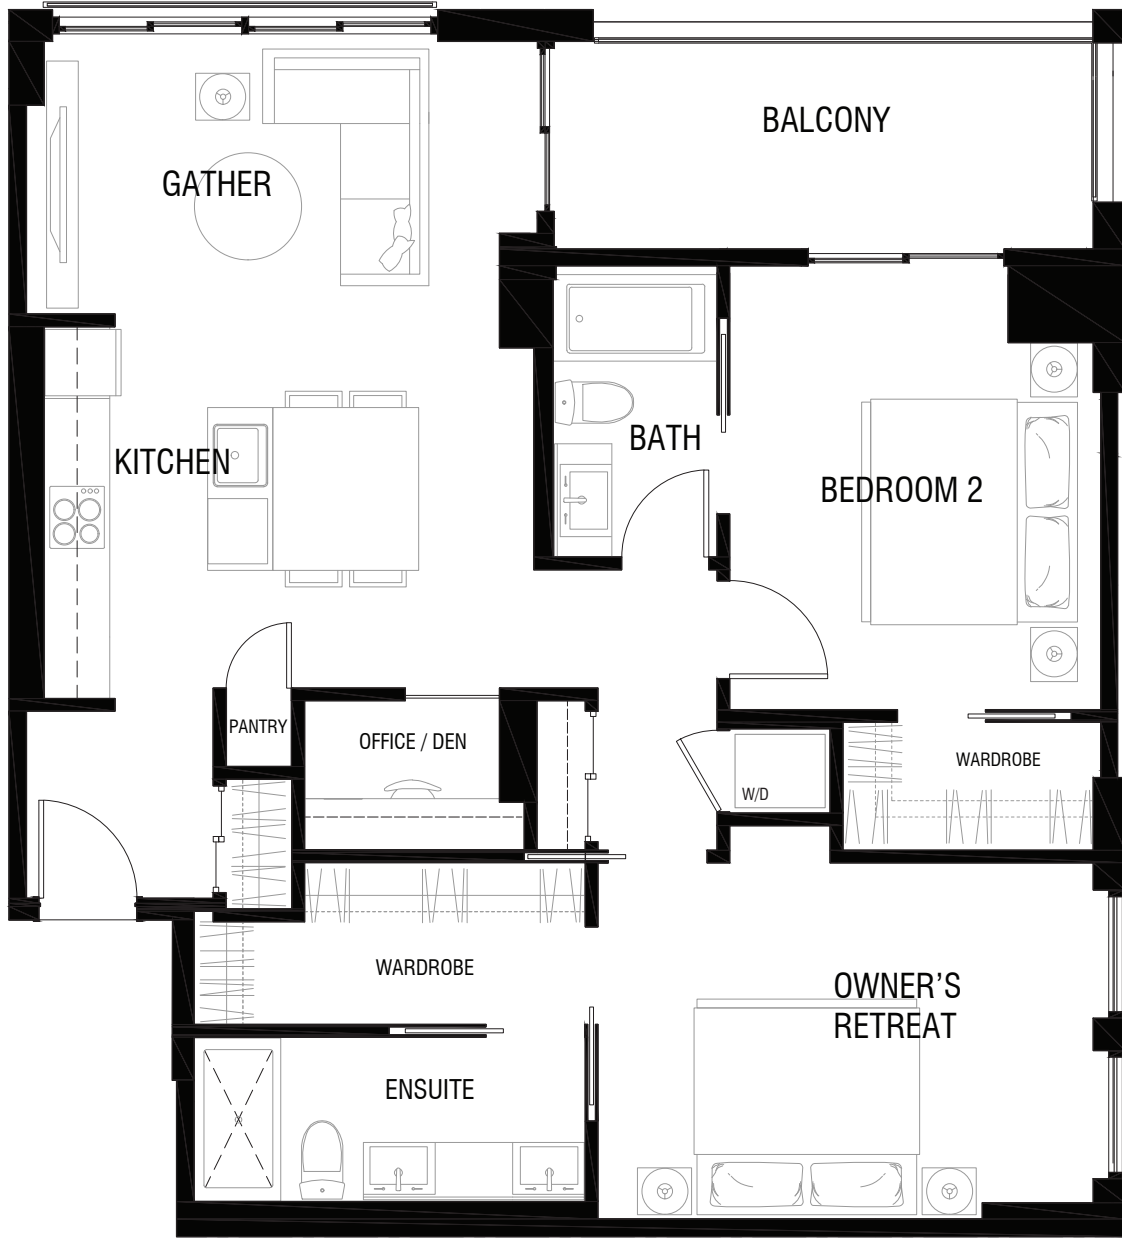

W SEVENTEEN WEST

G

± 430 ft² • 1 BED • 1 BATH

A3

± 440 ft² • 1 BED • 1 BATH

H2

± 455 ft² • 1 BED • 1 BATH

H2

A

± 575 ft² • 2 BED • 1 BATH

A5

± 580 ft² • 2 BED • 1 BATH

K

± 640 ft² • 1 BED • 1 BATH

W SEVENTEEN WEST

D

± 670 ft² • 2 BED • 1 BATH

W SEVENTEEN WEST

E

± 715 ft² • 2 BED • 1 BATH

F

± 720 ft² • 2 BED • 2 BATH

W SEVENTEEN WEST

B

± 730 ft² • 2 BED • 2 BATH

W SEVENTEEN WEST

± 735 ft² • 2 BED • 1 BATH

W SEVENTEEN WEST

J

± 1,090 ft² • 2 BED • 2 BATH